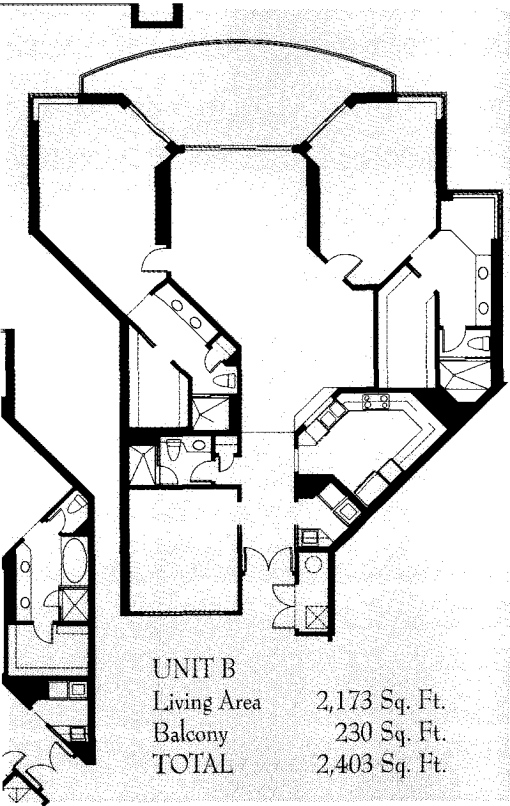

NAPLES
CAY

UNIT A

Living Area

2,403 Sq. Ft.

Balconies

645 Sq. Ft.

TOTAL

3,048 Sq. Ft.

-C-

UNIT B	
Living Area	2,173
Balcony	230
TOTAL	2,403

UNIT C	
Living Area	2,105 Sq. Ft.
Balconies	586 Sq. Ft.
TOTAL	2,691 Sq. Ft.