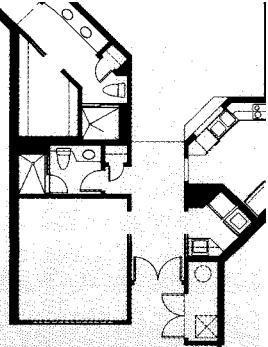

NAPLES
CAY

UNIT A

Living Area

2,403 Sq. Ft.

Balconies

645 Sq. Ft.

TOTAL

3,048 Sq. Ft.

-C-

UNIT B	
Living Area	2,173
Balcony	230
TOTAL	2,403

UNIT C	
Living Area	2,105 Sq. Ft.
Balconies	586 Sq. Ft.
TOTAL	2,691 Sq. Ft.