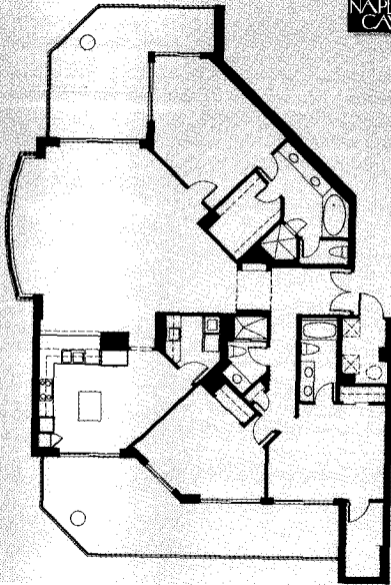

NAPLES
CAY

UNIT A

Living Area

2,403 Sq. Ft.

Balconies

645 Sq. Ft.

TOTAL

3,048 Sq. Ft.

-C-

UNIT B	
Living Area	2,173
Balcony	230
TOTAL	2,403

UNIT C	
Living Area	2,105 Sq. Ft.
Balconies	586 Sq. Ft.
TOTAL	2,691 Sq. Ft.