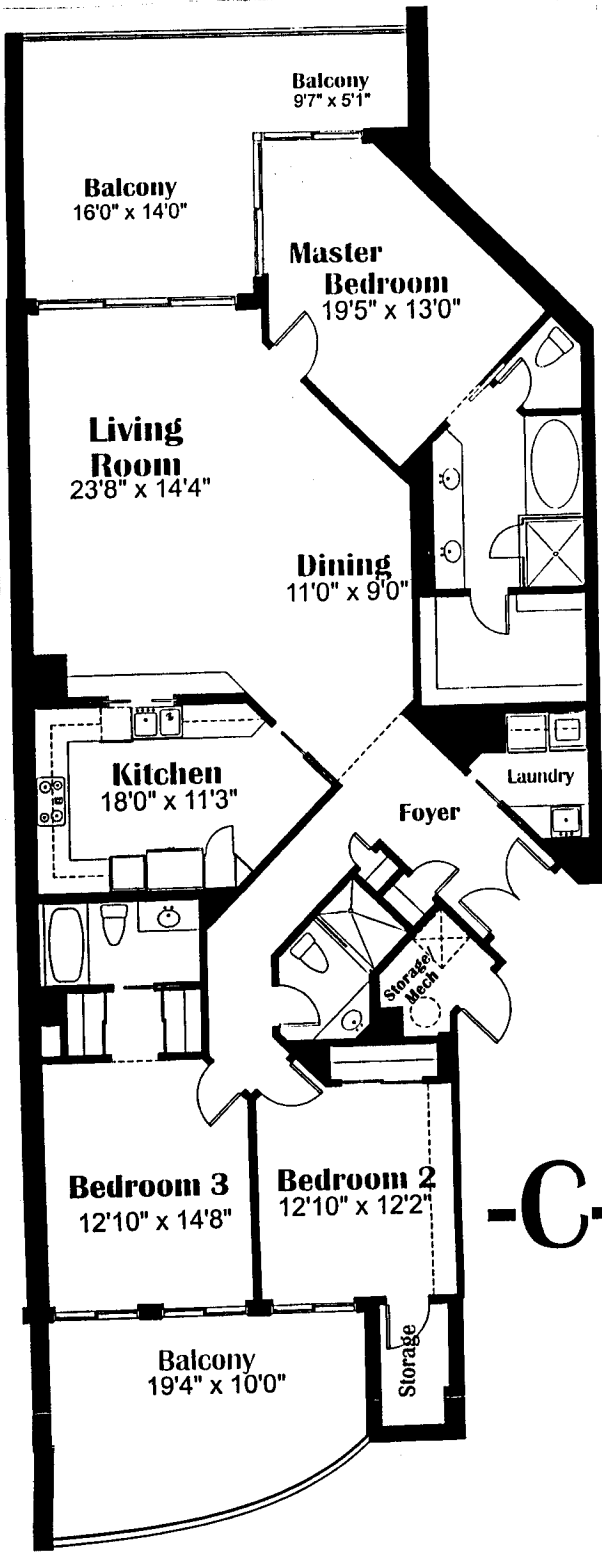

NAPLES
CAY

UNIT A

Living Area

2,403 Sq. Ft.

Balconies

645 Sq. Ft.

TOTAL

3,048 Sq. Ft.

-C-

UNIT B	
Living Area	2,173
Balcony	230
TOTAL	2,403

UNIT C	
Living Area	2,105 Sq. Ft.
Balconies	586 Sq. Ft.
TOTAL	2,691 Sq. Ft.