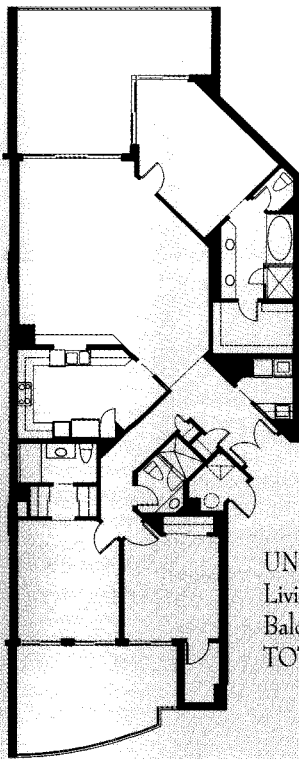

NAPLES
CAY

UNIT A

Living Area

2,403 Sq. Ft.

Balconies

645 Sq. Ft.

TOTAL

3,048 Sq. Ft.

-C-

UNIT B	
Living Area	2,173
Balcony	230
TOTAL	2,403

UNIT C	
Living Area	2,105 Sq. Ft.
Balconies	586 Sq. Ft.
TOTAL	2,691 Sq. Ft.