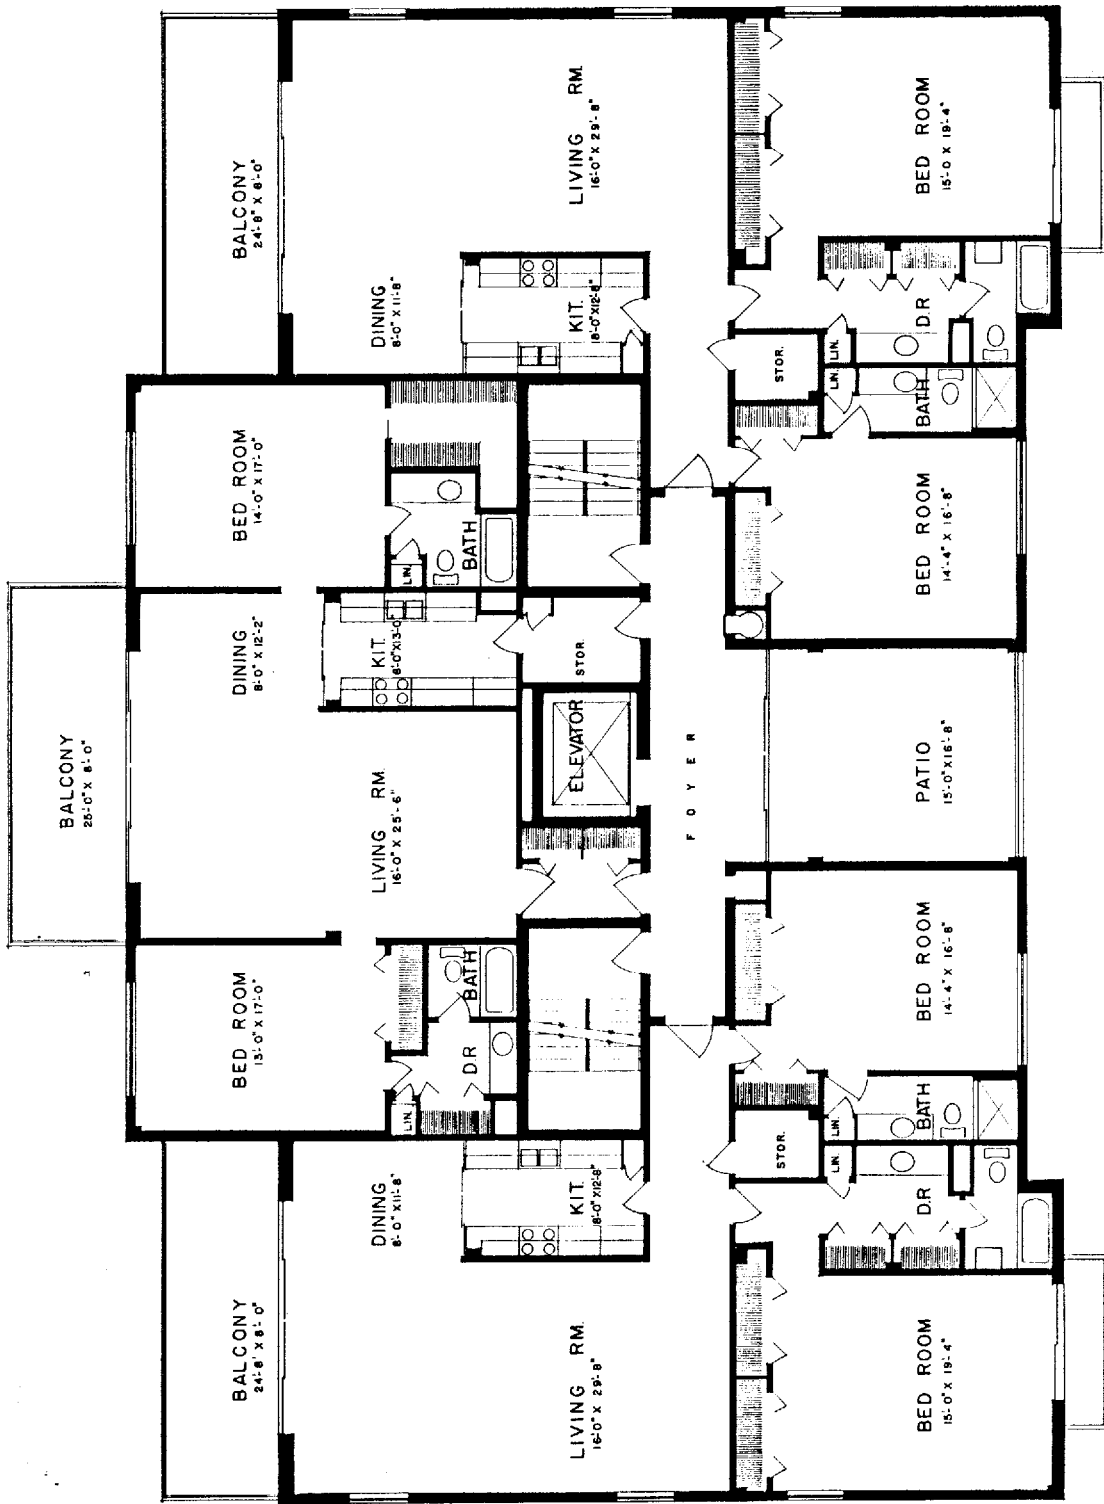

6-212

T H E *Colonial Club*

1275 GULF SHORE BLVD.

ZONE 6

6 FLOORS - 3 UNITS / FL

H E Colonial Club

The Colonial Club is limited to eighteen commodious apartments — only three to a floor — thus assuring residents of privacy and quiet. There are two designs, each with two bedrooms and two baths. The center apartment on each floor comprises 1440 square feet, (inside measurements) exclusive of private screened patio, and all rooms overlook the beautiful blue waters of the Gulf. The end apartments boast 1680 square feet with views in three directions. The unusually spacious living and dining areas open to the Gulf, and the bedrooms face east with a small patio off the master bedroom. The master bedroom measures 15' x 9'4" and its 4 closets are an infrequently encountered luxury in apartment living.