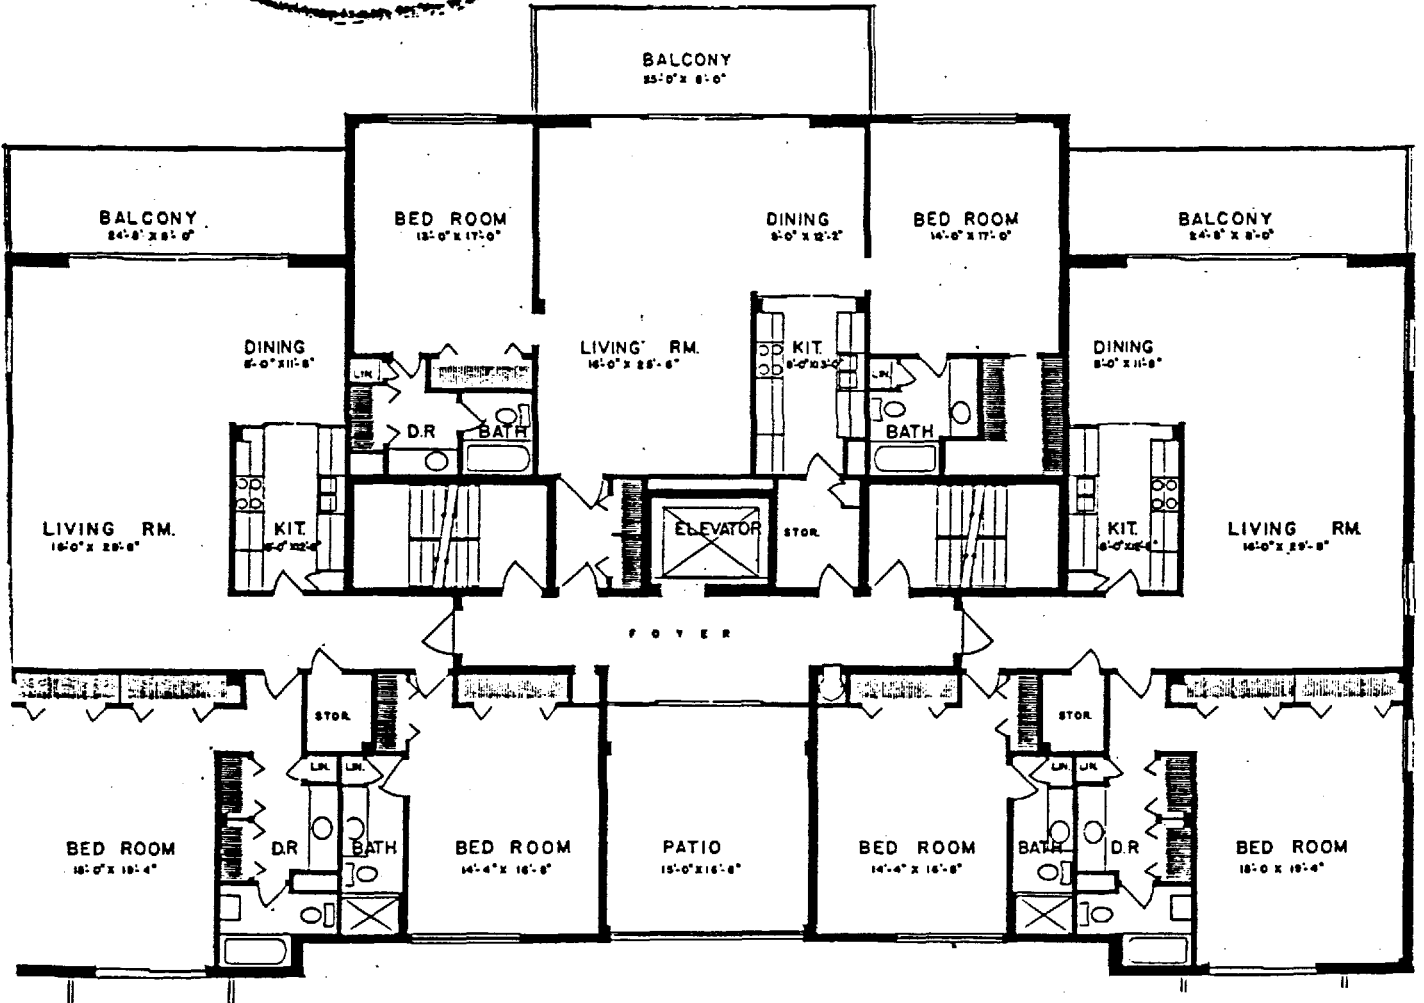

6-212

T H E *Colonial Club*

1275 GULF SHORE BLVD.

ZONE 6

6 FLOORS - 3 UNITS / FL

H E Colonial Club

The Colonial Club is limited to eighteen commodious apartments — only three to a floor — thus assuring residents of privacy and quiet. There are two designs, each with two bedrooms and two baths. The center apartment on each floor comprises 1440 square feet, (inside measurements) exclusive of private screened patio, and all rooms overlook the beautiful blue waters of the Gulf. The end apartments boast 1680 square feet with views in three directions. The unusually spacious living and dining areas open to the Gulf, and the bedrooms face east with a small patio off the master bedroom. The master bedroom measures 15' x 9'4" and its 4 closets are an infrequently encountered luxury in apartment living.