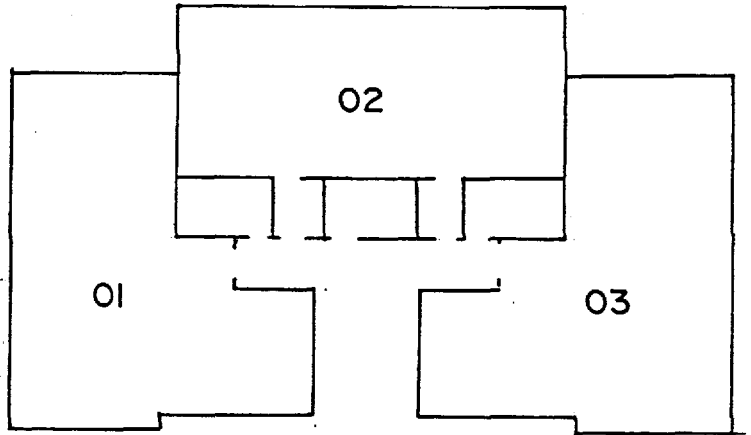

6-212

T H E *Colonial Club*

1275 GULF SHORE BLVD.

ZONE 6

6 FLOORS - 3 UNITS / FL

H E Colonial Club

The Colonial Club is limited to eighteen commodious apartments — only three to a floor — thus assuring residents of privacy and quiet. There are two designs, each with two bedrooms and two baths. The center apartment on each floor comprises 1440 square feet, (inside measurements) exclusive of private screened patio, and all rooms overlook the beautiful blue waters of the Gulf. The end apartments boast 1680 square feet with views in three directions. The unusually spacious living and dining areas open to the Gulf, and the bedrooms face east with a small patio off the master bedroom. The master bedroom measures 15' x 9'4" and its 4 closets are an infrequently encountered luxury in apartment living.