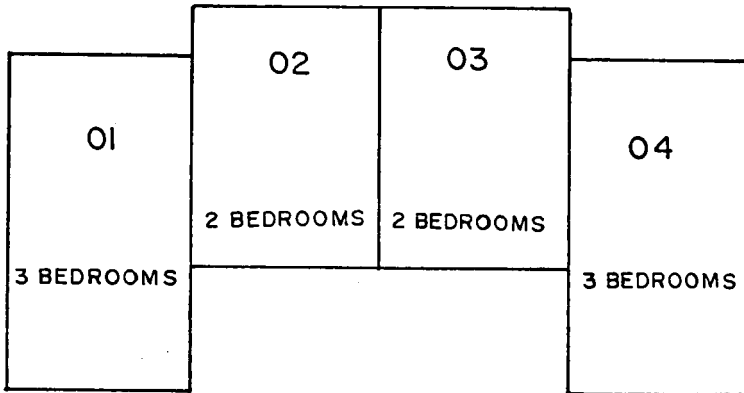

THE EMBASSY CLUB

1717 GULF SHORE BLVD. NORTH
ZONE 6

901	902	903	904
801	802	803	804
701	702	703	704
601	602	603	604
501	502	503	504
401	402	403	404
301	302	303	304
201	202	203	204
101	102	103	104

9 FLOORS - 36 UNITS

THE EMBASSY

PRIVATE RESIDENTIAL CLUB AT 1717 GULF SHORE BOULEVARD SOUTH • NAPLES, FLORIDA 33940

TYPICAL 2 BEDROOM FLOOR PLAN

THE EMBASSY

PRIVATE RESIDENTIAL CLUB AT 1717 GULF SHORE BOULEVARD SOUTH • NAPLES, FLORIDA 33940

TYPICAL 3 & 2 BEDROOM APARTMENTS FLOOR PLAN

THE EMBASSY

PRIVATE RESIDENTIAL CLUB AT 1717 GULF SHORE BOULEVARD SOUTH • NAPLES, FLORIDA 33940

TYPICAL 3 BEDROOM FLOOR PLAN