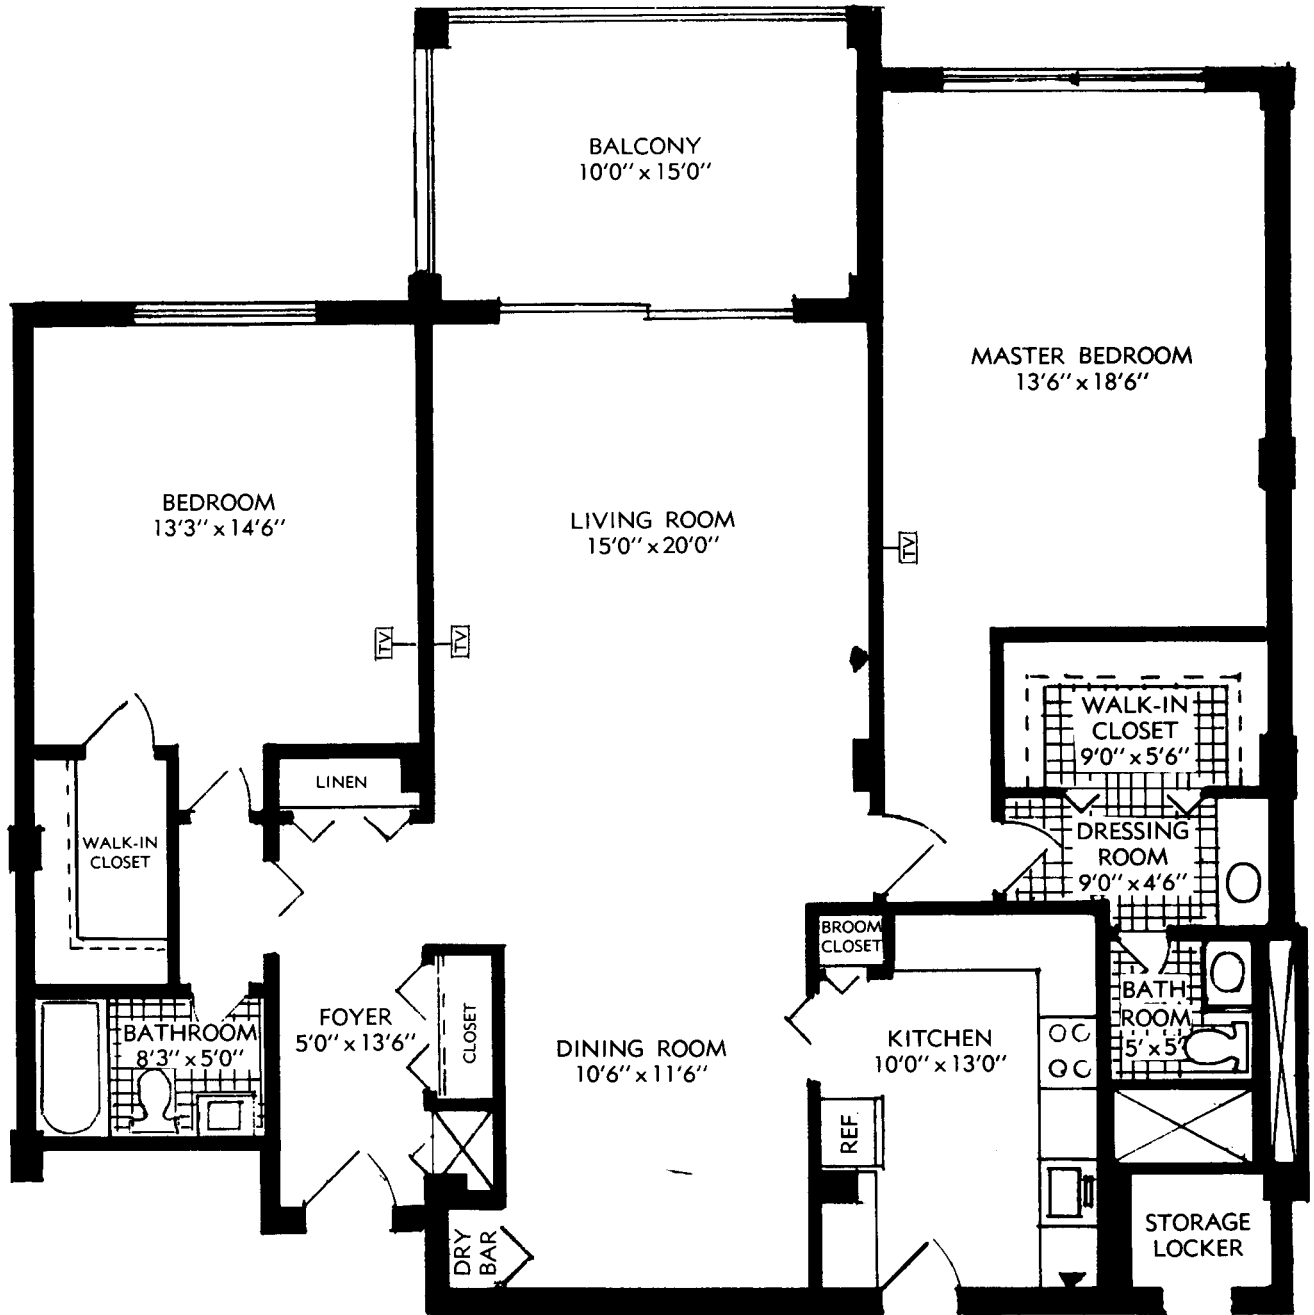

THE EMBASSY CLUB

1717 GULF SHORE BLVD. NORTH
ZONE 6

901	902	903	904
801	802	803	804
701	702	703	704
601	602	603	604
501	502	503	504
401	402	403	404
301	302	303	304
201	202	203	204
101	102	103	104

9 FLOORS - 36 UNITS

THE EMBASSY

PRIVATE RESIDENTIAL CLUB AT 1717 GULF SHORE BOULEVARD SOUTH • NAPLES, FLORIDA 33940

TYPICAL 2 BEDROOM FLOOR PLAN

THE EMBASSY

PRIVATE RESIDENTIAL CLUB AT 1717 GULF SHORE BOULEVARD SOUTH • NAPLES, FLORIDA 33940

TYPICAL 3 & 2 BEDROOM APARTMENTS FLOOR PLAN

THE EMBASSY

PRIVATE RESIDENTIAL CLUB AT 1717 GULF SHORE BOULEVARD SOUTH • NAPLES, FLORIDA 33940

TYPICAL 3 BEDROOM FLOOR PLAN