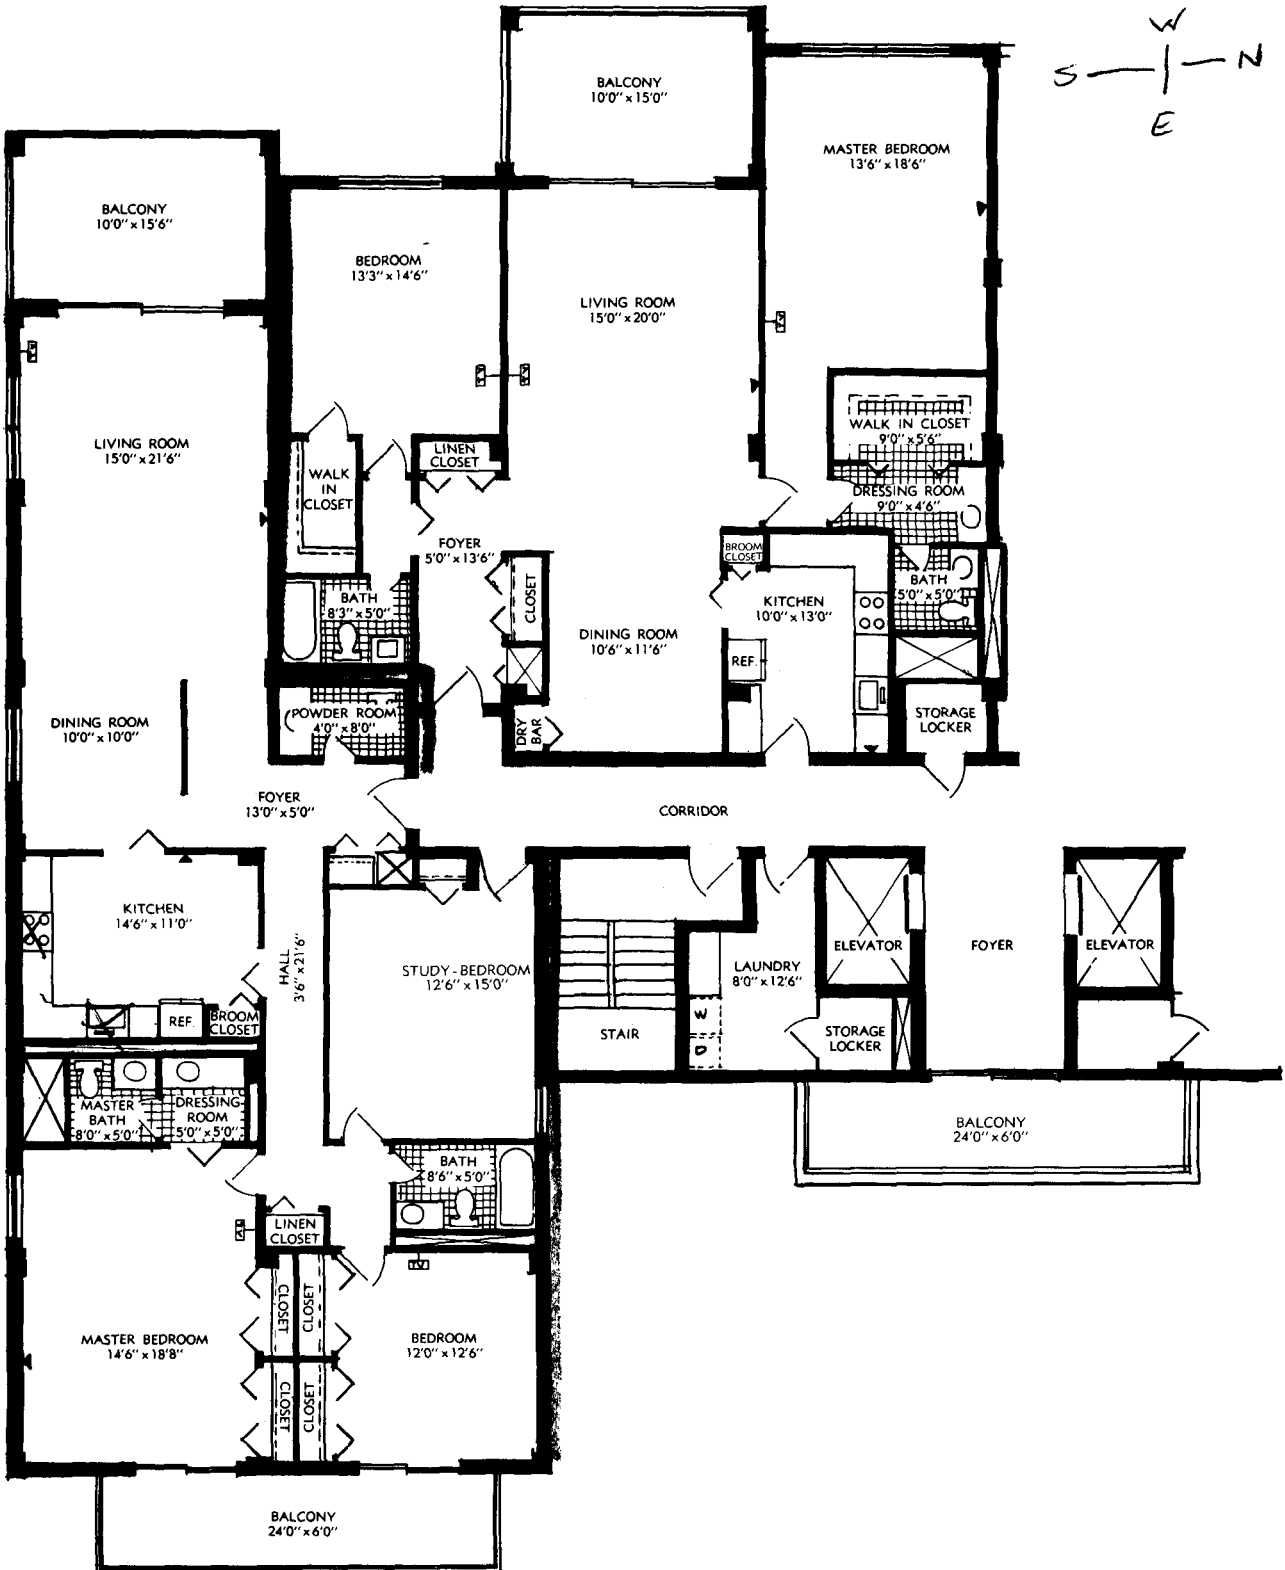

THE EMBASSY CLUB

1717 GULF SHORE BLVD. NORTH
ZONE 6

901	902	903	904
801	802	803	804
701	702	703	704
601	602	603	604
501	502	503	504
401	402	403	404
301	302	303	304
201	202	203	204
101	102	103	104

9 FLOORS - 36 UNITS

THE EMBASSY

PRIVATE RESIDENTIAL CLUB AT 1717 GULF SHORE BOULEVARD SOUTH • NAPLES, FLORIDA 33940

TYPICAL 2 BEDROOM FLOOR PLAN

THE EMBASSY

PRIVATE RESIDENTIAL CLUB AT 1717 GULF SHORE BOULEVARD SOUTH • NAPLES, FLORIDA 33940

TYPICAL 3 & 2 BEDROOM APARTMENTS FLOOR PLAN

THE EMBASSY

PRIVATE RESIDENTIAL CLUB AT 1717 GULF SHORE BOULEVARD SOUTH • NAPLES, FLORIDA 33940

TYPICAL 3 BEDROOM FLOOR PLAN