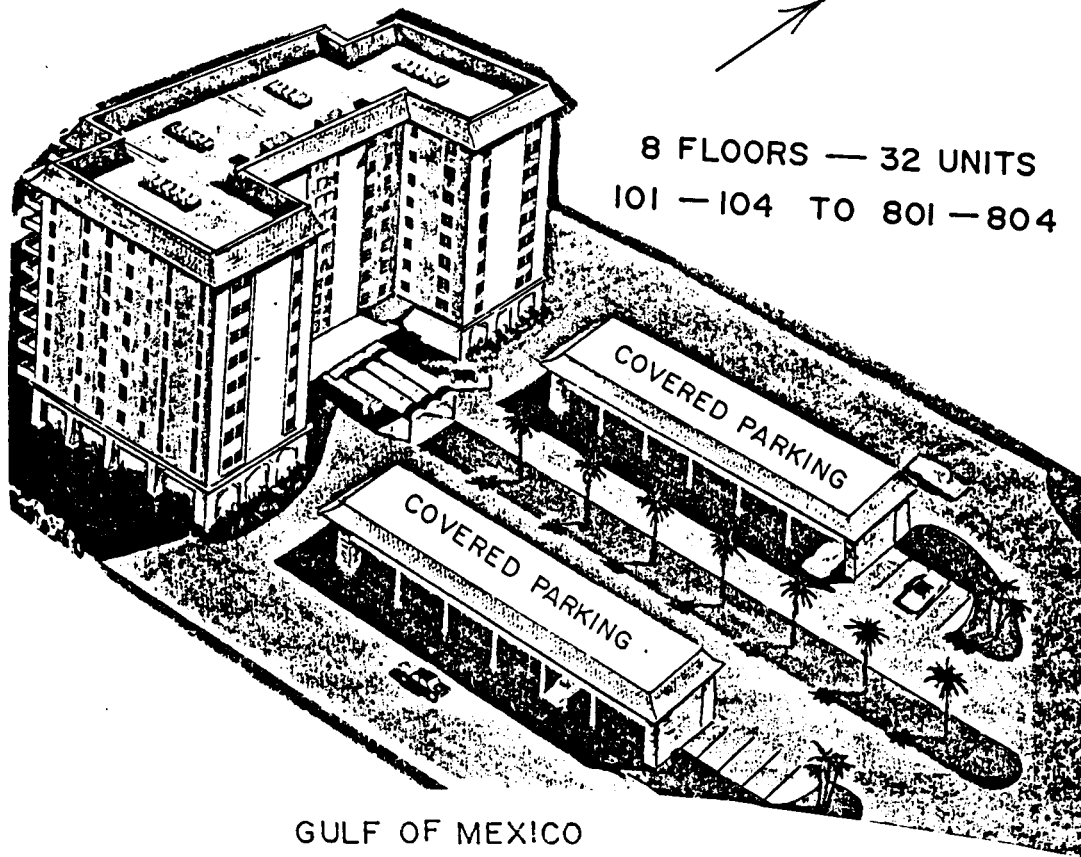

JAMAICA TOWERS

2885 GULF SHORE BLVD. NORTH

ZONE 6

8 FLOORS — 32 UNITS
101 — 104 TO 801 — 804

GULF OF MEXICO

POOL