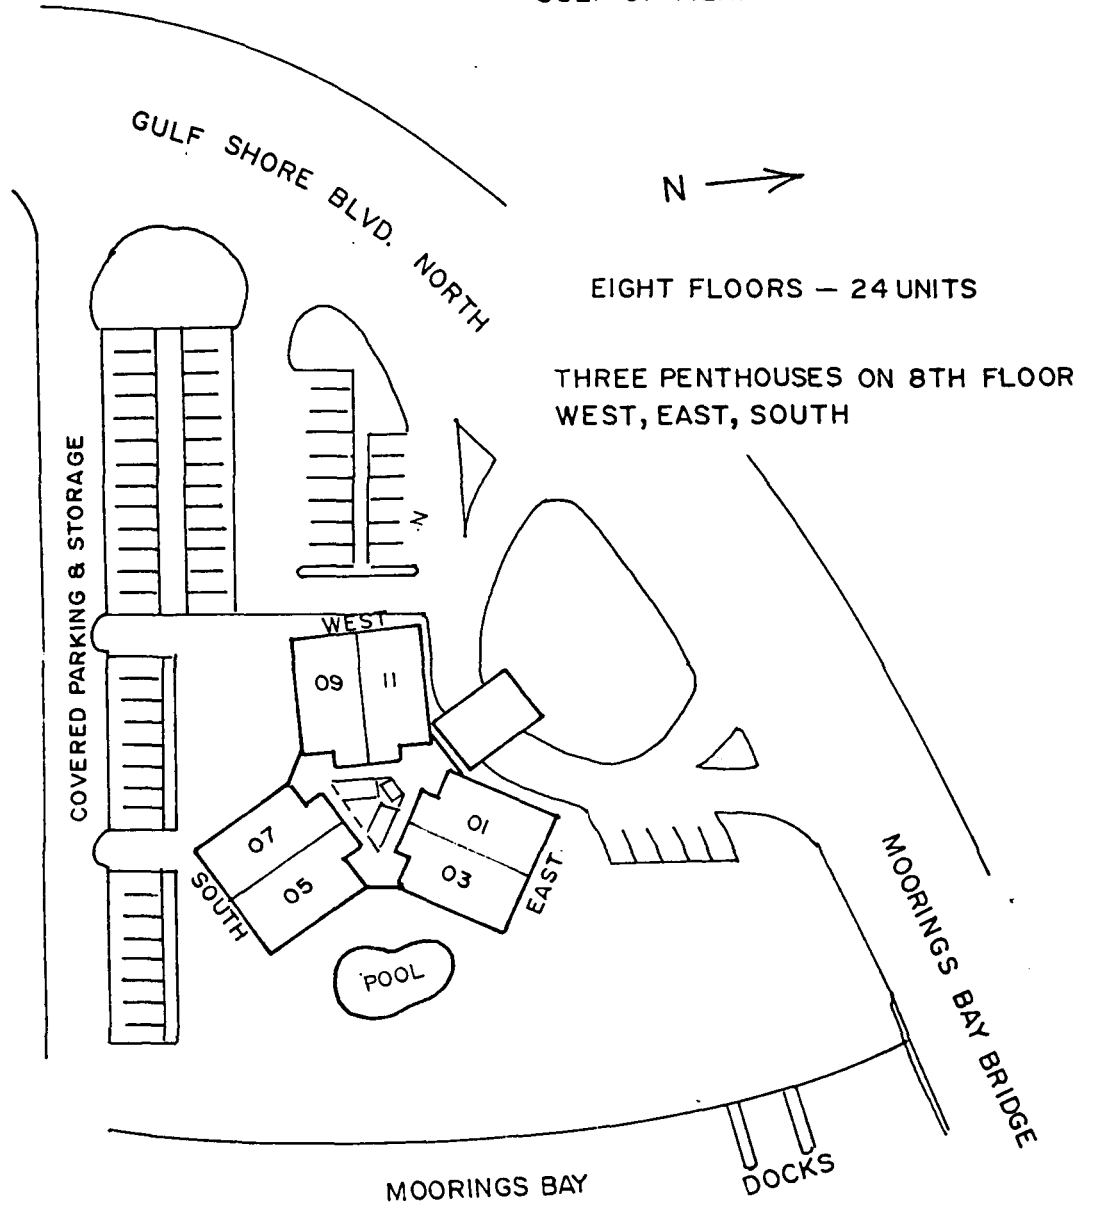

KINGS PORT CLUB

2150 GULF SHORE BLVD. NORTH

ZONE 6

↑
GULF OF MEXICO

N →

Luxurious Two Bedroom=Two Bath Suite

"Top of the Port" Penthouse Suite

FOR YOUR CONVENIENCE EACH SQUARE = 1 FT.