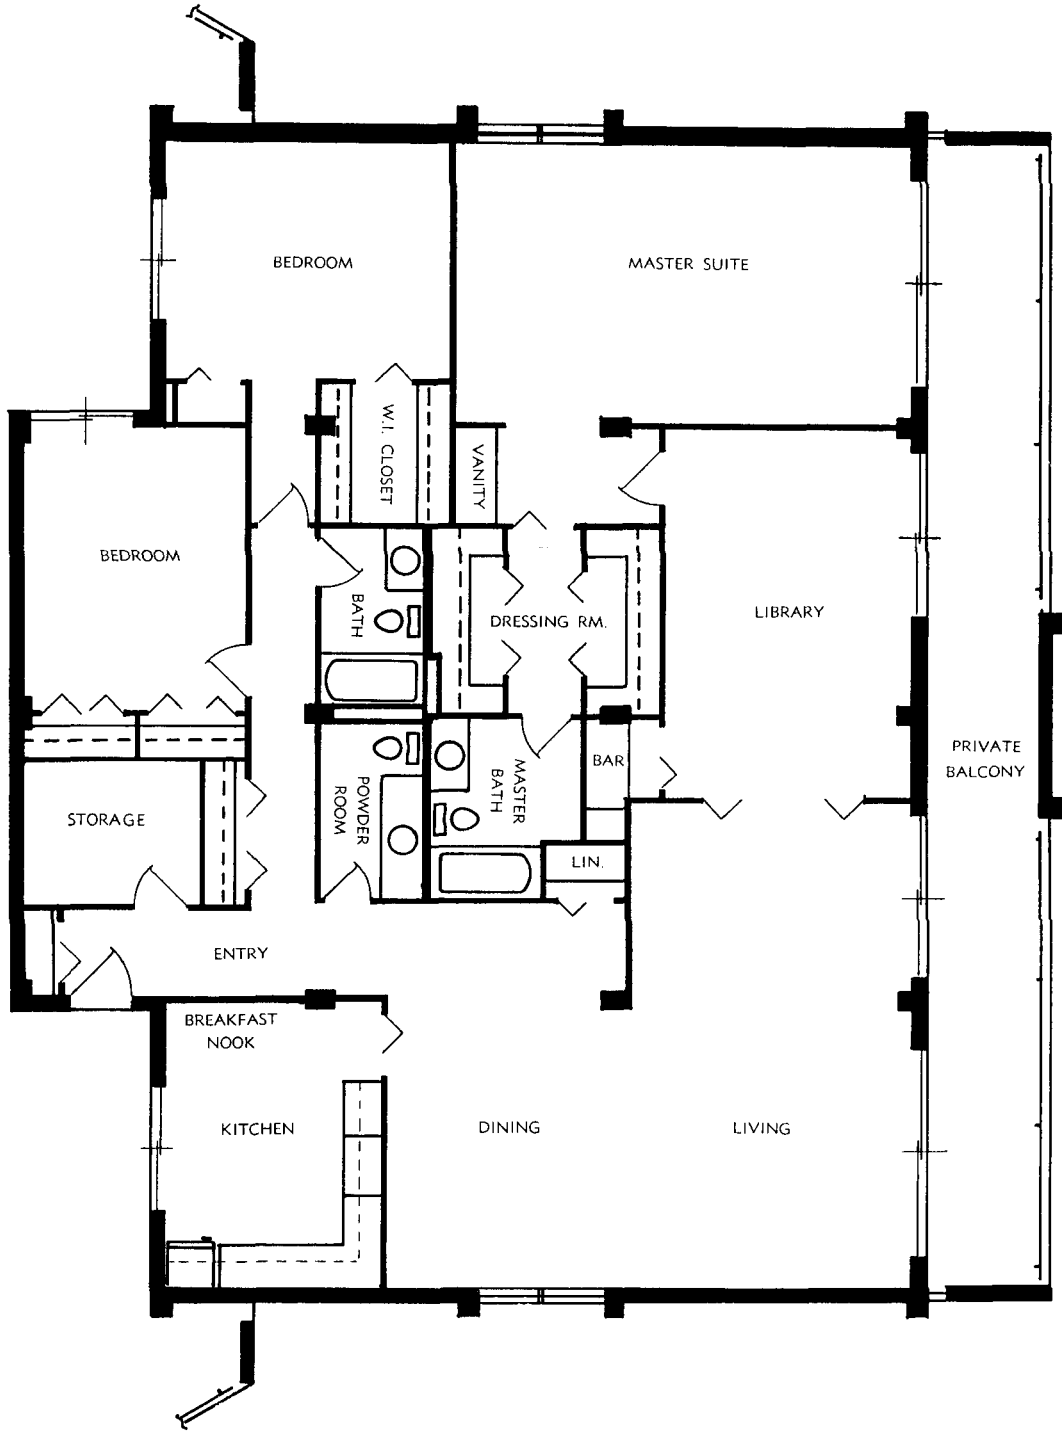

KINGS PORT CLUB

2150 GULF SHORE BLVD. NORTH

ZONE 6

↑
GULF OF MEXICO

N →

Luxurious Two Bedroom=Two Bath Suite

"Top of the Port" Penthouse Suite

FOR YOUR CONVENIENCE EACH SQUARE = 1 FT.