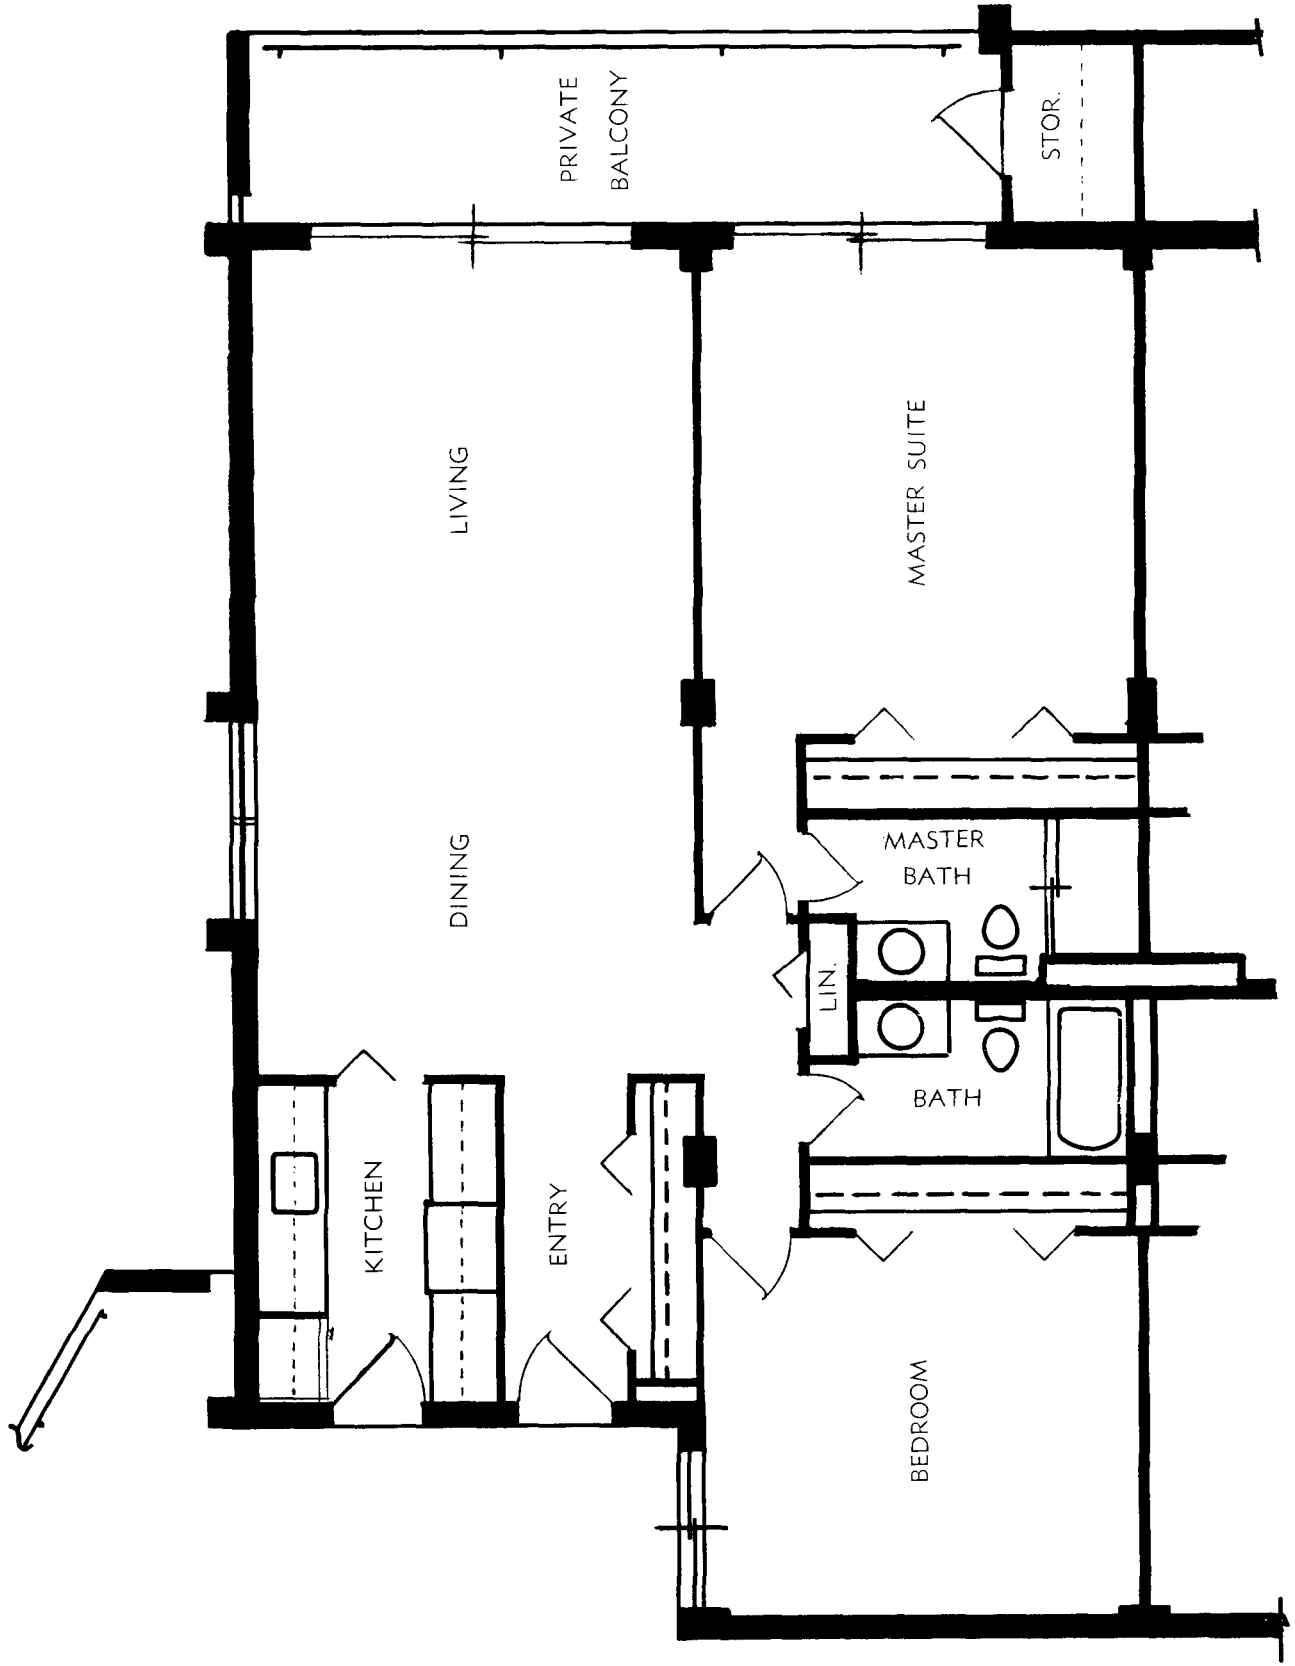

KINGS PORT CLUB

2150 GULF SHORE BLVD. NORTH

ZONE 6

↑
GULF OF MEXICO

N →

Luxurious Two Bedroom=Two Bath Suite

"Top of the Port" Penthouse Suite

FOR YOUR CONVENIENCE EACH SQUARE = 1 FT.