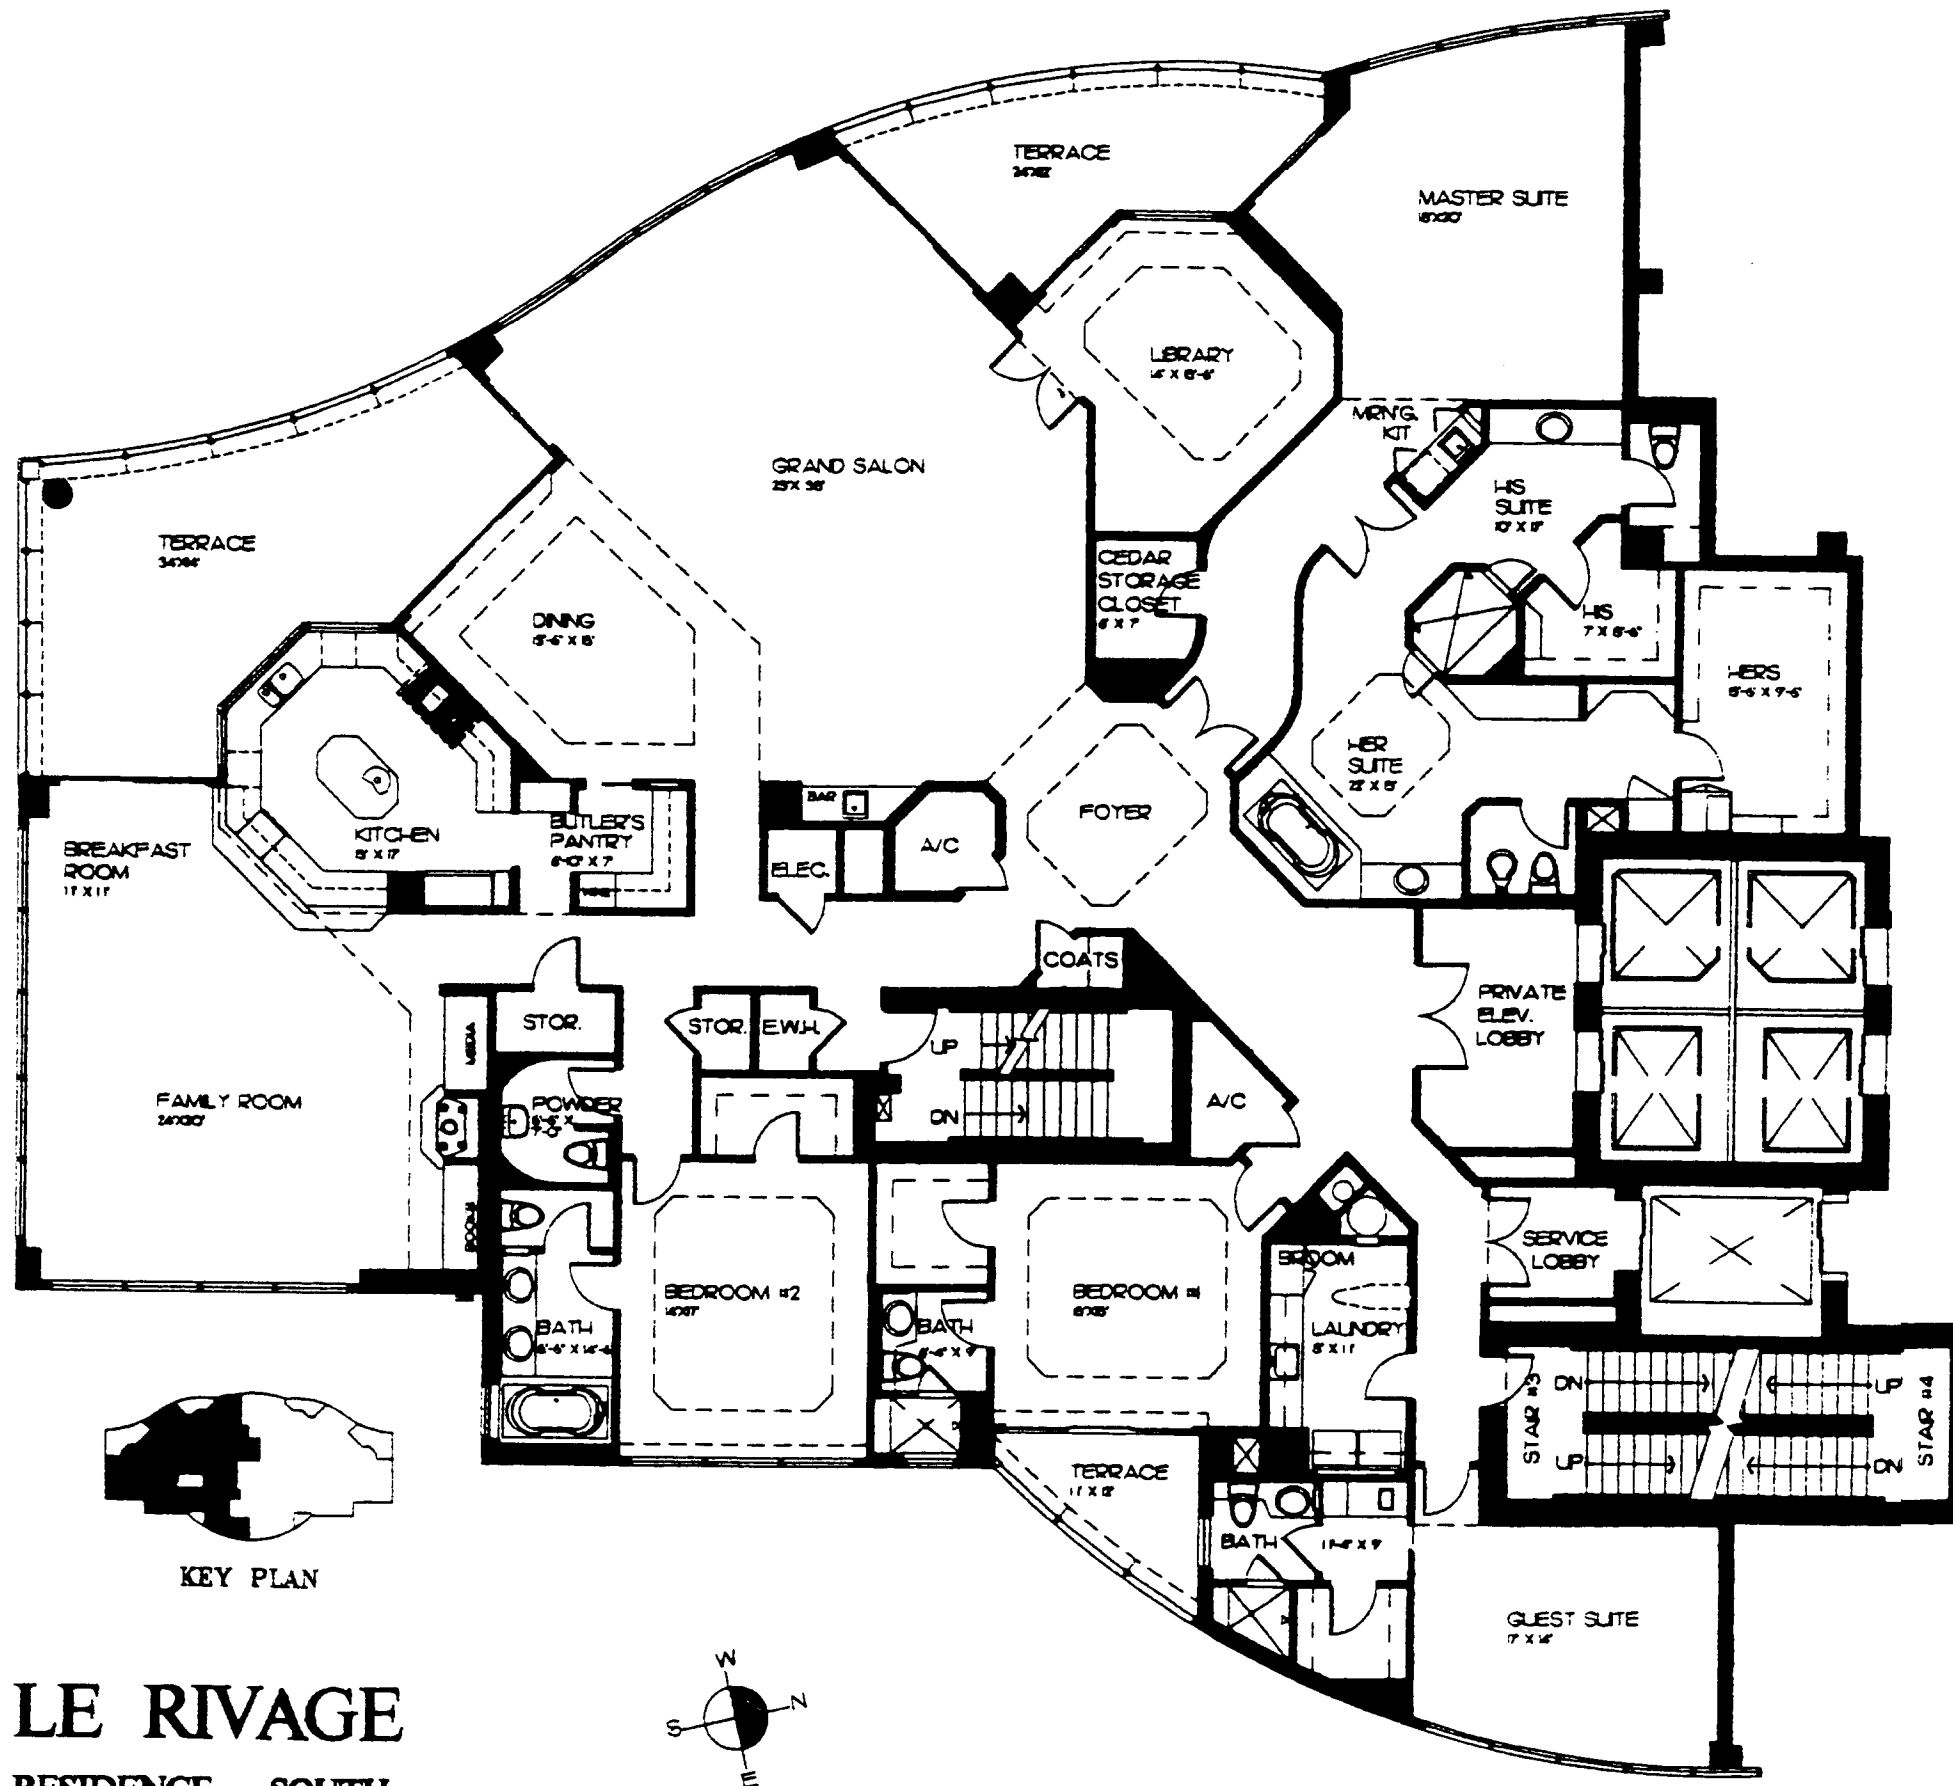

LE RIVAGE

RESIDENCE - NORTH

LIVING AREA	6131 SQ. FT.
TERRACES	733 SQ. FT.
TOTAL	6864 SQ. FT.

AUGUST 25, 1994

NOTE: ALL DIMENSIONS ARE APPROXIMATE AND SUBJECT TO CHANGE.

LE RIVAGE

RESIDENCE - SOUTH

LIVING AREA 6062 SQ. FT.
 TERRACES 735 SQ. FT.
 TOTAL 6797 SQ. FT.

NOTE: ALL DIMENSIONS ARE APPROXIMATE AND SUBJECT TO CHANGE.

AUGUST 25, 1994

KEY PLAN

LE RIVAGE

PENTHOUSE

LIVING AREA	7511 SQ. FT.
TERRACES	1513 SQ. FT.
TOTAL	9024 SQ. FT.

AUGUST 25, 1994

NOTE ALL DIMENSIONS ARE APPROXIMATE AND SUBJECT TO CHANGE