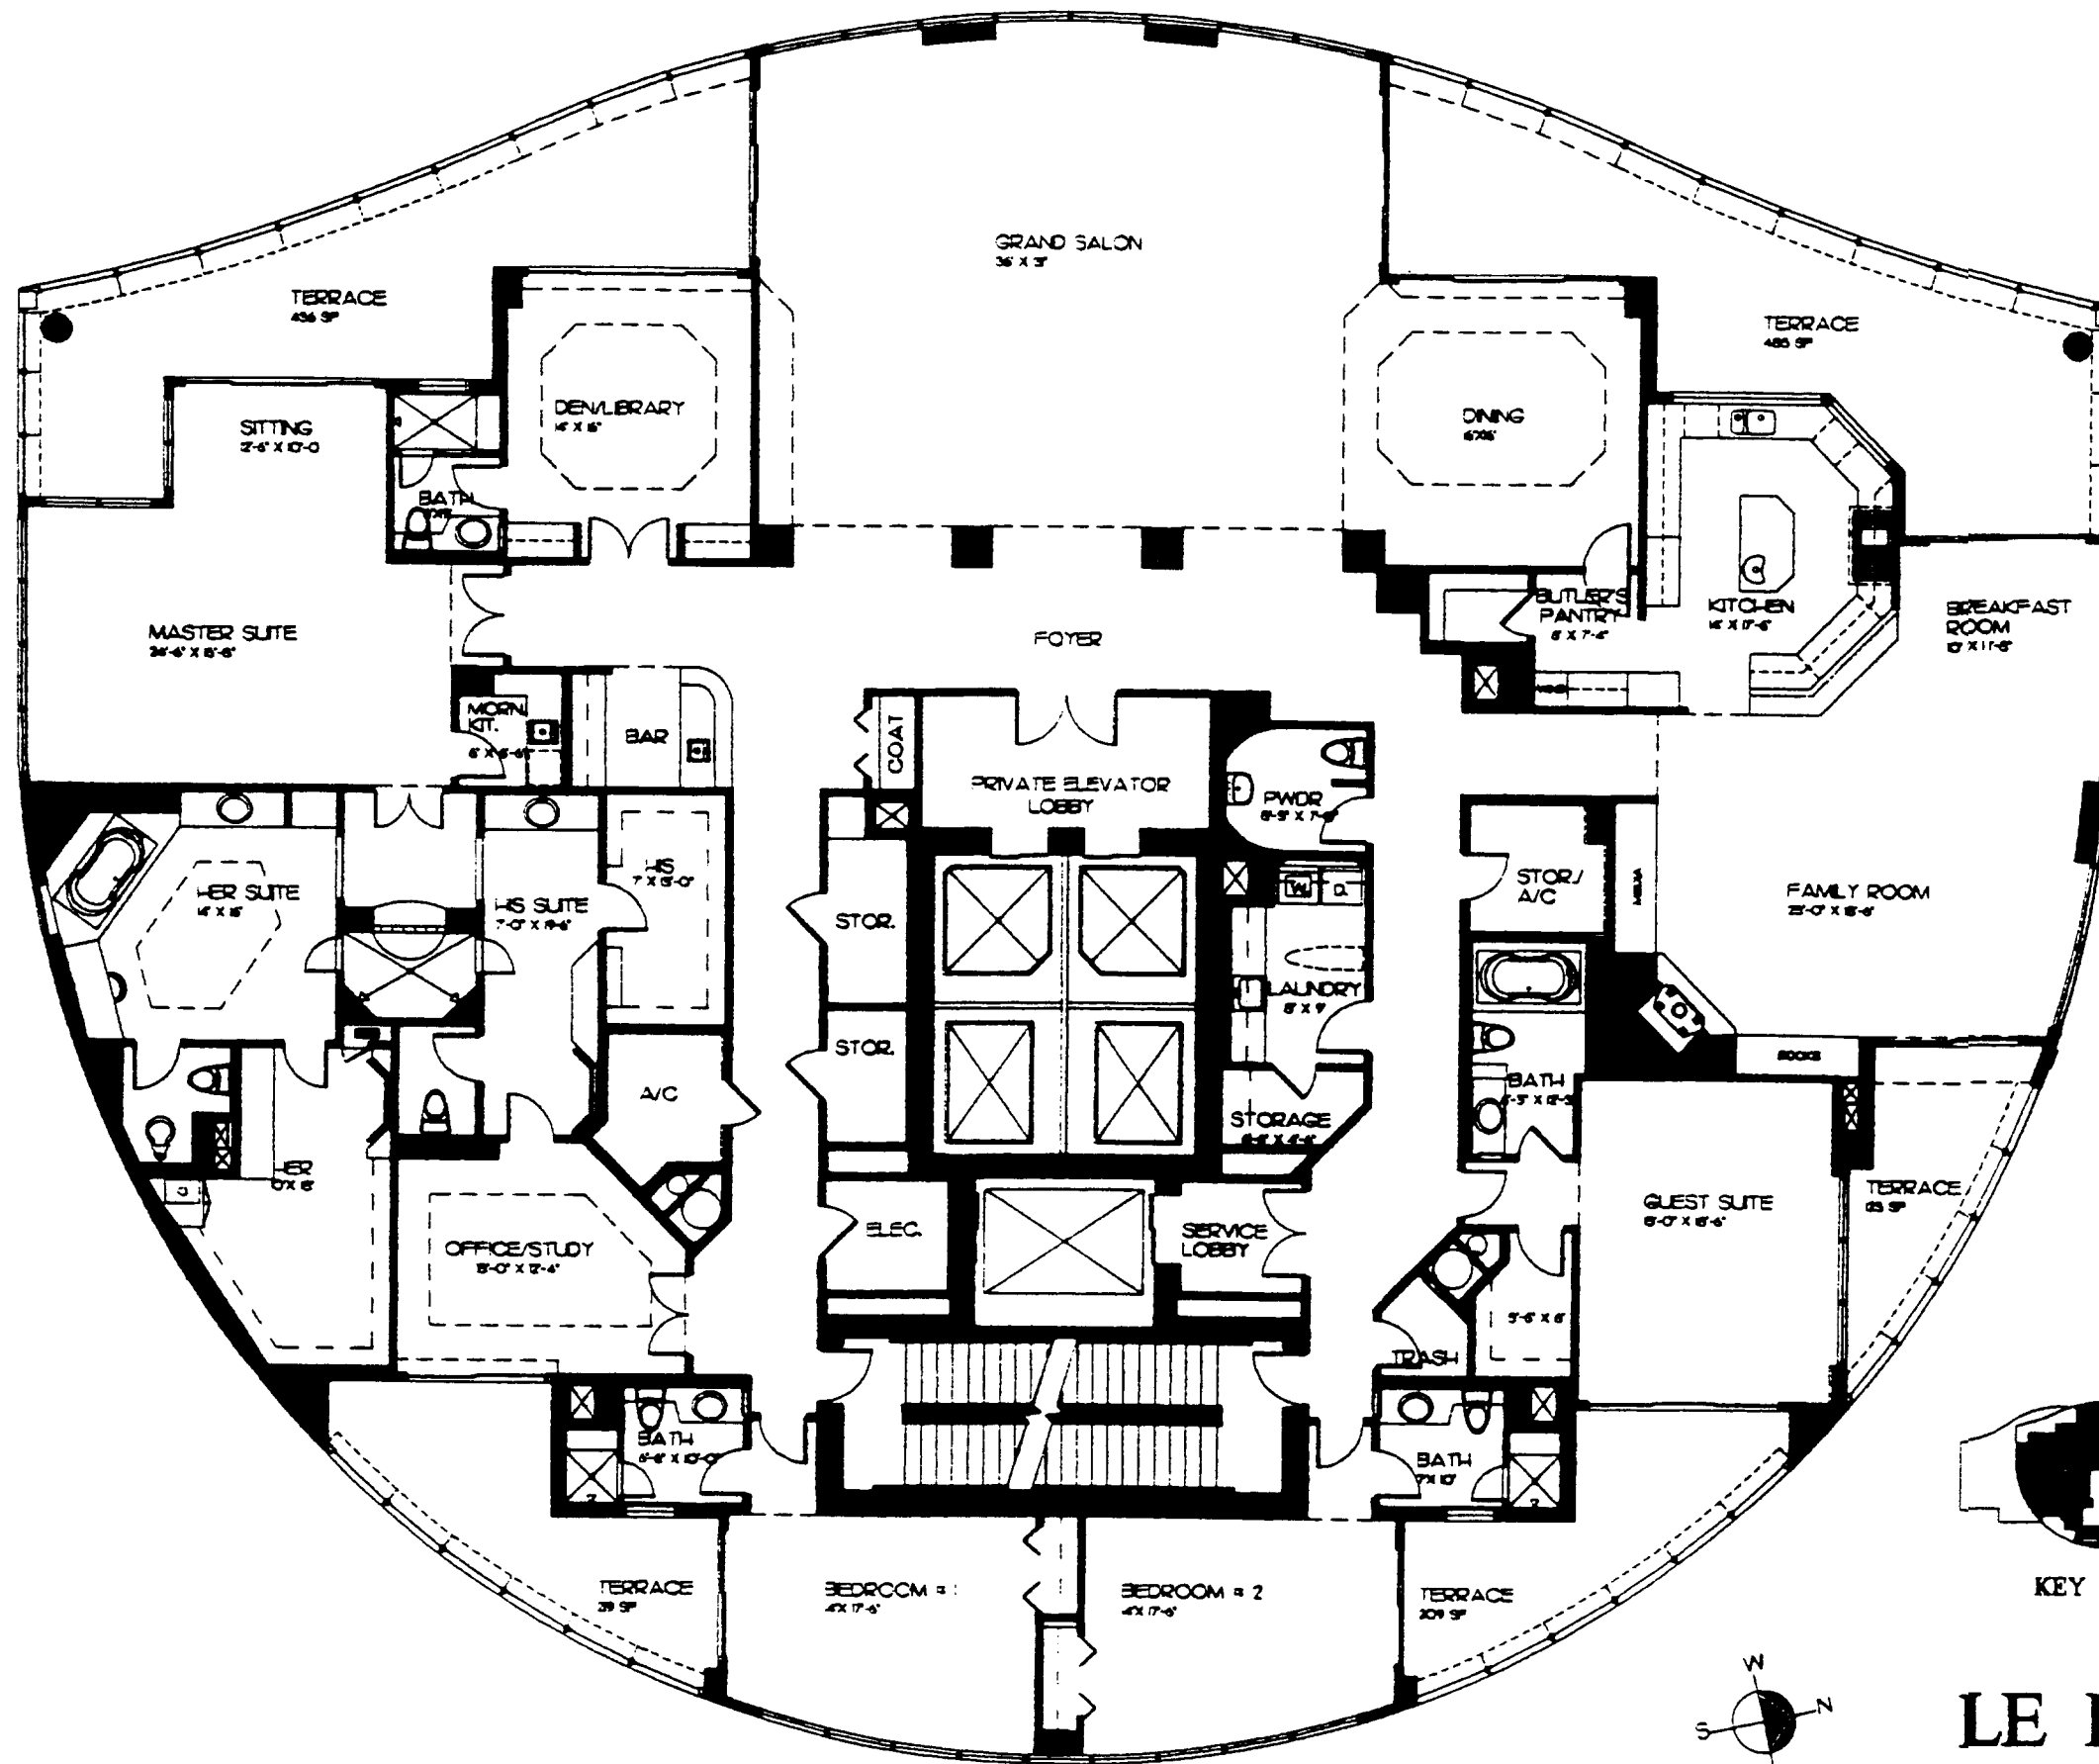

LE RIVAGE

RESIDENCE - NORTH

LIVING AREA	6131 SQ. FT.
TERRACES	733 SQ. FT.
TOTAL	6864 SQ. FT.

AUGUST 25, 1994

NOTE: ALL DIMENSIONS ARE APPROXIMATE AND SUBJECT TO CHANGE.

LE RIVAGE

RESIDENCE - SOUTH

LIVING AREA 6062 SQ. FT.
 TERRACES 735 SQ. FT.
 TOTAL 6797 SQ. FT.

NOTE: ALL DIMENSIONS ARE APPROXIMATE AND SUBJECT TO CHANGE.

AUGUST 25, 1994

KEY PLAN

LE RIVAGE

PENTHOUSE

LIVING AREA	7511 SQ. FT.
TERRACES	1513 SQ. FT.
TOTAL	9024 SQ. FT.

AUGUST 25, 1994

NOTE ALL DIMENSIONS ARE APPROXIMATE AND SUBJECT TO CHANGE