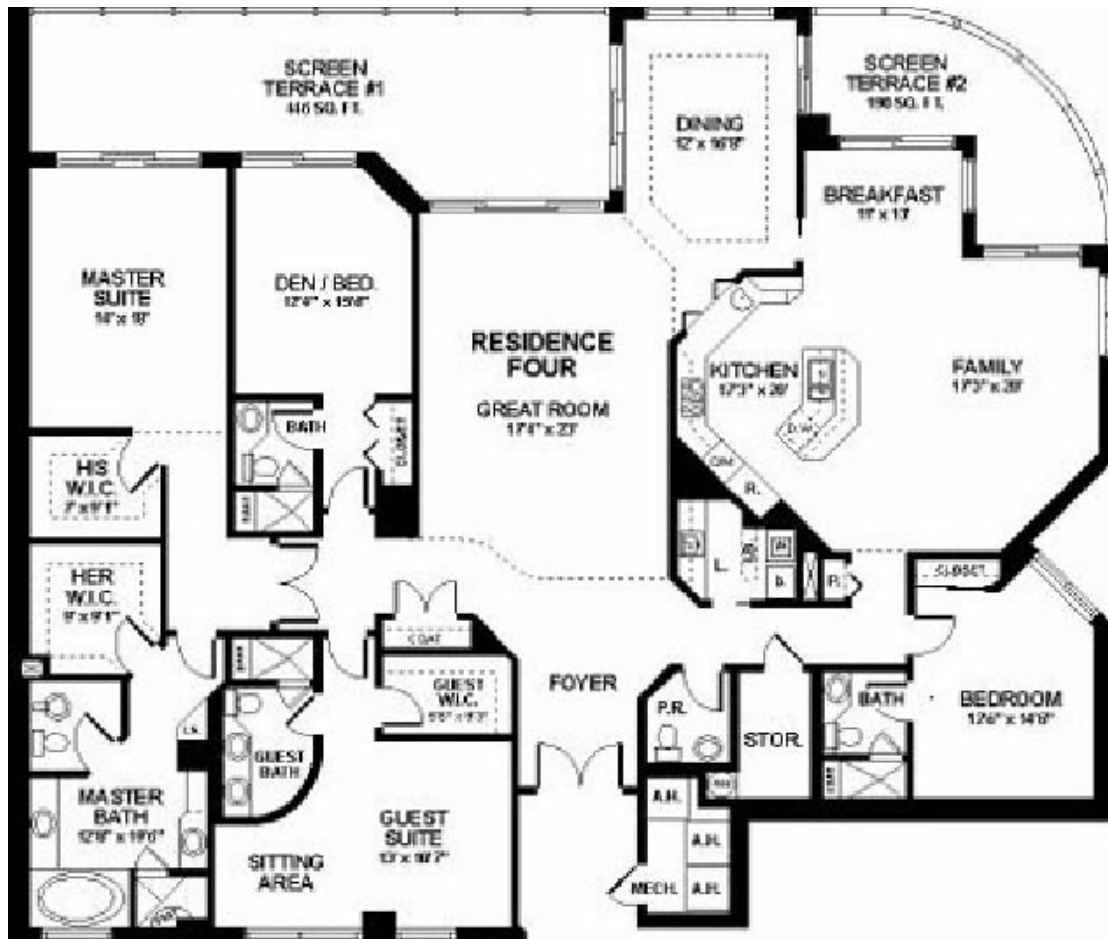

## RESIDENCE ONE

Living Area .....3,278 sq. ft.  
 Terraces .....710 sq. ft.  
 Total.....3,988 sq. ft.

## RESIDENCE THREE

Living Area .....3,696 sq. ft.  
 Terraces .....614 sq. ft.  
 Total.....4,310 sq. ft.