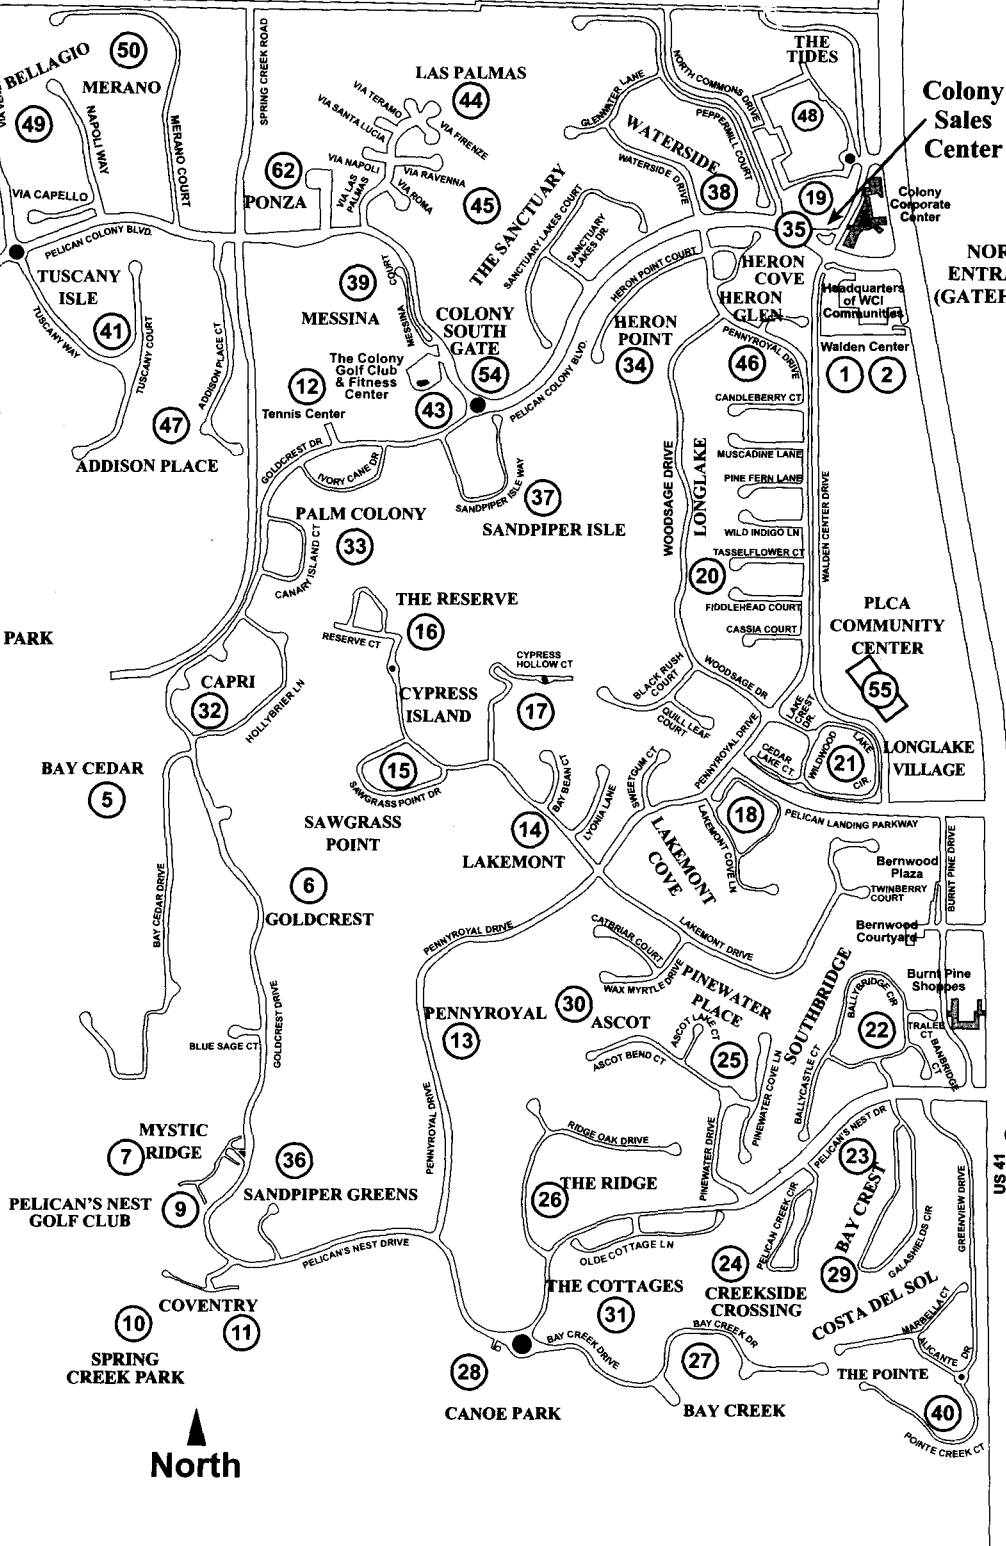

COCONUT POINT

PELICAN LANDING

1. HEADQUARTERS OF WCI
2. WALDEN CENTER
3. PLCA BEACH PARKING LOT
4. TREVISO
5. BAY CEDAR
6. GOLDCREST
7. MYSTIC RIDGE
8. COLONY CAONOE PARK
9. PELICAN'S NEST GOLF CLUB
10. SPRING CREEK PARK
11. COVENTRY
12. TENNIS CENTER
13. PENNYROYAL
14. LAKEMONT
15. SAWGRASS POINT
16. THE RESERVE
17. CYPRESS ISLAND
18. LAKEMONT COVE
19. COLONY SALES CENTER
20. LONGLAKE
21. LONGLAKE VILLAGE
22. SOUTHBRIDGE
23. BAY CREST
24. CREEKSIDE CROSSING
25. PINEWATER PLACE
26. THE RIDGE
27. BAY CREEK
28. CANOE PARK
29. COSTA DEL SOL
30. ASCOT
31. THE COTTAGES
32. CAPRI
33. PALM COLONY
34. HERON POINT
35. HERON COVE
36. SANDPIPER GREENS
37. SANDPIPER ISLE
38. WATERSIDE
39. MESSINA
40. THE POINTE
41. TUSCANY ISLE
42. SORRENTO
43. COLONY GOLF CLUB
44. LAS PALMAS
45. THE SANCTUARY
46. HERON GLEN
47. ADDISON PLACE
48. THE TIDES
49. BELLAGIO
50. MERANO
51. BAY CLUB
52. PALERMO
53. LA SCALA
54. COLONY SOUTH GATE
55. PLCA COMMUNITY CENTER
56. COCONUT POINT
57. RAPTOR BAY GOLF CLUB
58. HYATT REGENCY AT COCONUT POINT
59. NAVONA
60. CASTELLA
61. FLORENCIA
62. PONZA